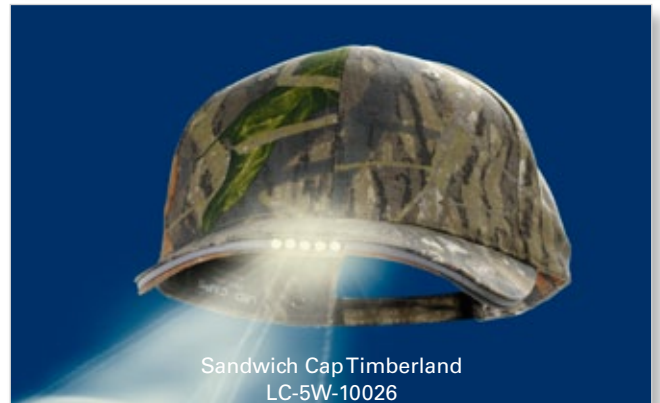

LED-CAPS™ MODELS

SANDWICH (5x front LED + 2x batteries inclusive)