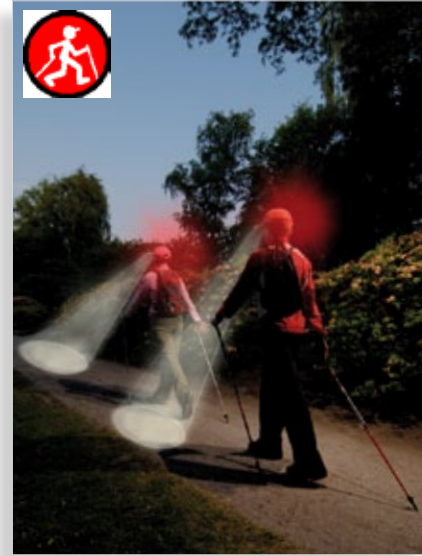

Extra Light = Extra Security
Get to know the latest inventions in history!

SWISS LUMEN **LED...CAPS™**
LED...HELMETS
LED...EXTRAS

CAP FEATURES

- Soft Crown
- 100% Cotton, hand wash only
- 6 Panel Cap
- 6 same color grommets
- Same color sweatband
- Adjustable closure with brass comfort buckle
- Different colors available (black, orange , navy blue, dark green , khaki, camouflage are usually in stock)
- Special Pantone colors are available with order of 250 Caps
- Many different models
 - a) Classic Cap b) Sandwich Cap c) Safety Cap d) Castro Cap
 - e) Trucker Cap f) Sun visor g) Runner Cap h) Winter Cap
 - i) Woolen Cap j) Bump Cap h) Runner Pocket Cap

THE LED-CAPS™ IN ACTION

- See and be seen!
- Perfect anytime the need for safety and better visibility is required
- Ideal for kids and adults of all ages to be used in and outdoors
- Used in sports such as cycling, running, skating, skiing, snowboarding, fishing, horse riding and sailing etc. to improve safety and visibility
- LED-CAPS are great for all outdoor activities such as camping, bush walking, climbing & hunting etc.
- Ideal for kids to use to and from school for fun and safety
- Great for walking in traffic and around the streets at night
- Practical for all trades people and outdoor workers, such as road workers, plumbers, electricians, roofing, mechanics, to name a few
- Useful for all roadside situations such as changing a tyre and mechanical adjustments
- LED-Caps has an unlimited number of practical uses
- LED-CAPS are becoming the fastest selling hats, caps and helmets in Europe and the USA