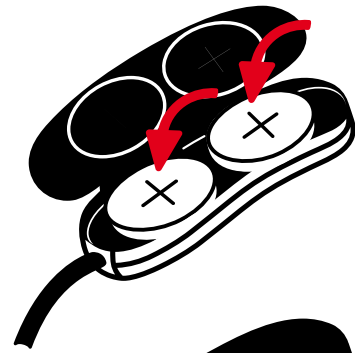

1. **1** Insert batteries as pictured into battery case.
   Please check inside for + and - sign

1. **2** Close case, move on/off switch to on and insert case into pocket in sweatband.