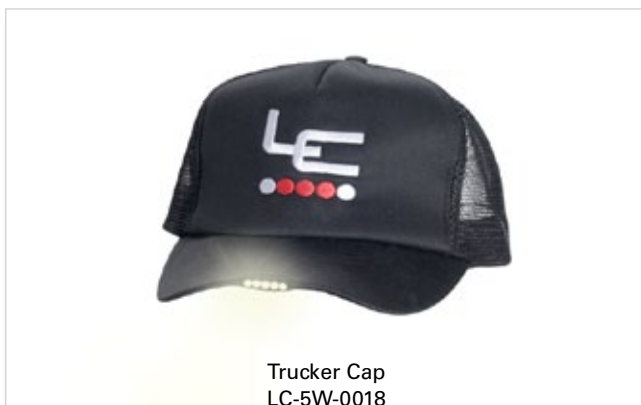

Safety Cap White
LC-R2-0005

Safety Cap Kingblue
LC-R2-0002

Safety Cap Orange
LC-R2-0007

Safety Cap Camouflage
LC-R2-0006

LED-CAPS™ MODELS

CASTRO (5x front LED + 2x batteries inclusive)

Castro black
LC-5W-20012

Castro Camouflage
LC-5W-20013

NEW MODELS

Runner Pocket Cap
LC-5W-0025

Runner Pocket Safety Cap
LC-R2-0010

Runner Cap
LC-5W-0024

Sun Visor
LC-5W-0019

Trucker Cap
LC-5W-0018

Knit Cap
LC-5W-0022