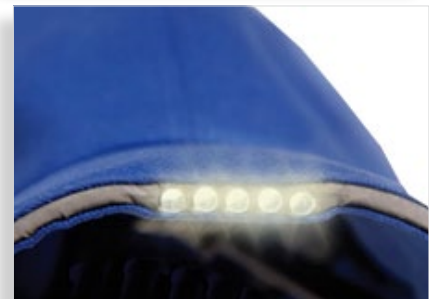

Extra Light = Extra Security
Get to know the latest inventions in history!

SWISS LUMEN **LED...CAPS™**
LED...HELMETS
LED...EXTRAS

CAP FEATURES

- Soft Crown
- 100% Cotton, hand wash only
- 6 Panel Cap
- 6 same color grommets
- Same color sweatband
- Adjustable closure with brass comfort buckle
- Different colors available (black, orange , navy blue, dark green , khaki, camouflage are usually in stock)
- Special Pantone colors are available with order of 250 Caps
- Many different models
 - a) Classic Cap b) Sandwich Cap c) Safety Cap d) Castro Cap
 - e) Trucker Cap f) Sun visor g) Runner Cap h) Winter Cap
 - i) Woolen Cap j) Bump Cap h) Runner Pocket Cap

LED FEATURES

- 5 white light in front
- 3 red and 2 white light in front
- 5 white light in front and 2 red lights in back
- Different light functions
- 2 CR2032 batteries in a preformed hidden case with on/off switch (included), Hidden light control under visor
- more than 20 hours of continuous use
- LED lifetime 60,000-100,000 hours
- LED brightness 55,000-68000 MCD
- Water resistant

THE LED-CAPS™ IN ACTION

- See and be seen!
- Perfect anytime the need for safety and better visibility is required
- Ideal for kids and adults of all ages to be used in and outdoors
- Used in sports such as cycling, running, skating, skiing, snowboarding, fishing, horse riding and sailing etc. to improve safety and visibility
- LED-CAPS are great for all outdoor activities such as camping, bush walking, climbing & hunting etc.
- Ideal for kids to use to and from school for fun and safety
- Great for walking in traffic and around the streets at night
- Practical for all trades people and outdoor workers, such as road workers, plumbers, electricians, roofing, mechanics, to name a few
- Useful for all roadside situations such as changing a tyre and mechanical adjustments
- LED-Caps has an unlimited number of practical uses
- LED-CAPS are becoming the fastest selling hats, caps and helmets in Europe and the USA